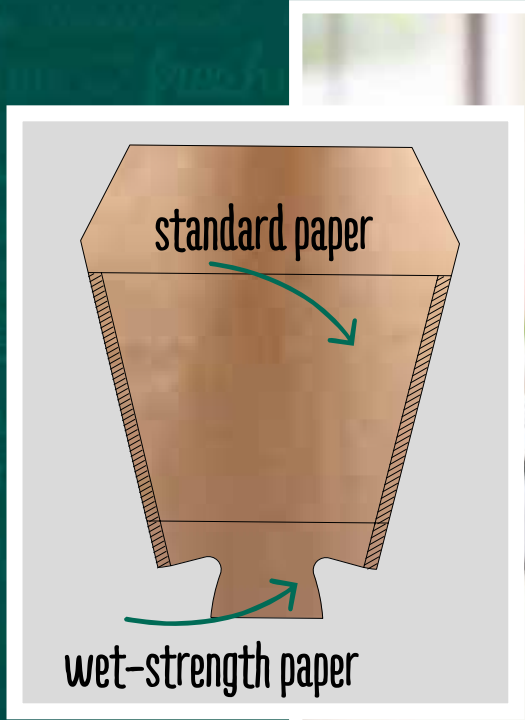

CLEAN BASE

EVERYTHING STAYS  
**CLEAN!**

**100% PAPER**  
AND WET-STRENGTH  
ONLY WHERE NEEDED.

**STABLE  
STANDING**

bloom  
guard

SAVE THE  
ENVIRONMENT &  
SAVE MONEY

CLEAN BASE

FSC®-certified  
Paper (FSC®-C105659)

## Benefits:

- Only wet-strength paper where it has to be  
→ better for recycling
- 100% paper, but still a good view of the plant
- Suitable for both round and square pots
- Stable position in the transport tray
- Easy handling for mechanical packaging systems and productive manual packaging
- The plant can be watered
- High flexo printing quality up to 10 colours
- Made in Germany = fast delivery