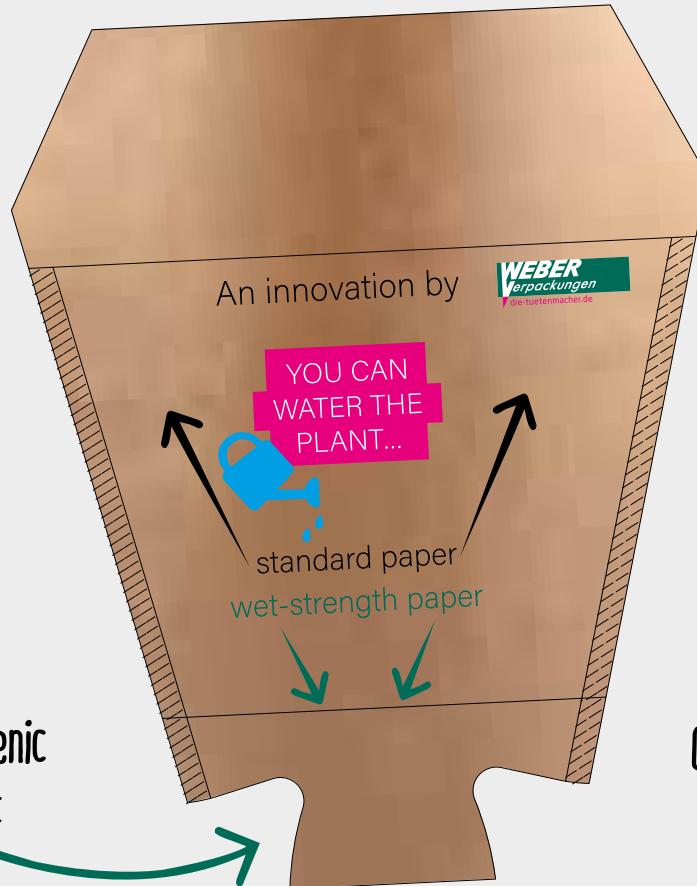

CLEAN BASE

EVERYTHING STAYS  
**CLEAN!**

**100% PAPER**  
AND WET-STRENGTH  
ONLY WHERE NEEDED.

**STABLE  
STANDING**

bloom  
guard

SAVE THE  
ENVIRONMENT &  
SAVE MONEY

CLEAN BASE

FSC®-certified  
Paper (FSC®-C105659)

Clean and hygienic  
at the checkout

100% recyclable

Custom printing

## Benefits:

- Only wet-strength paper where it has to be  
→ better for recycling
- 100% paper, but still a good view of the plant
- Suitable for both round and square pots
- Stable position in the transport tray
- Easy handling for mechanical packaging systems and productive manual packaging
- The plant can be watered
- High flexo printing quality up to 10 colours
- Made in Germany = fast delivery